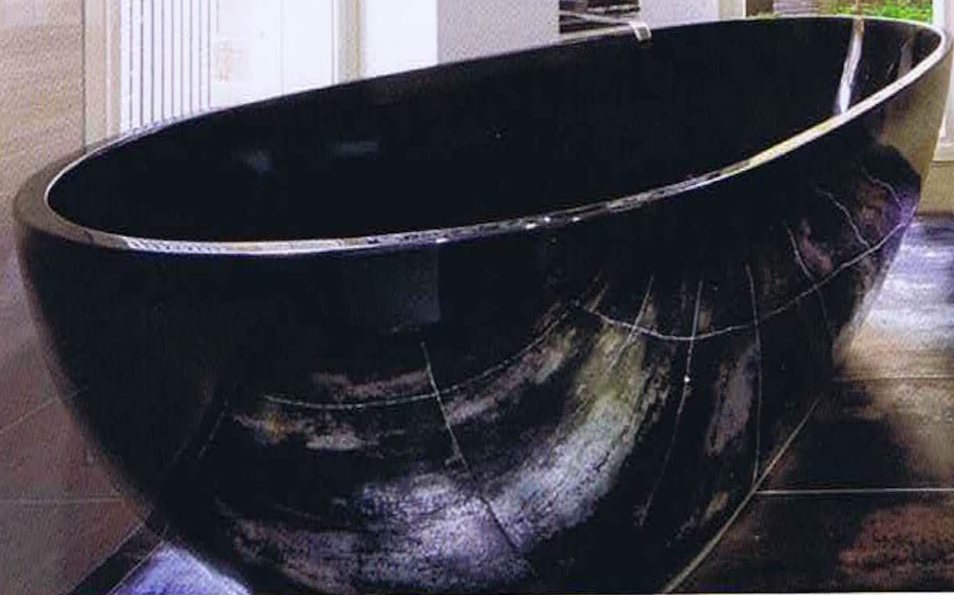

BLACK, WHITE AND GREEN

"Bold colours, subtle lighting and garden views exude a sense of luxury and calm in this striking master ensuite. The bathroom was built around the black free-standing stone bath, which effortlessly commands attention with its sculptural form. A cleverly designed 'podium' provides landing space close to the bath and is the perfect spot for scented candles or even a glass of your favourite bubbly. Millimetre-perfect placement of the bath was crucial to the success of the design so as not to disrupt access to the shower. The windows were also resized to enhance the garden views and bring in more natural light. Around the bath, a clever play of alternating black and white flows across fixtures, fittings and finishes to create a stunning balance of form and colour. Light grey travertine wall tiles balance the solid black bath, while black and white flora feature tiles add visual interest and pay homage to the garden. The owners also wanted a shower with lots of water, so we used multiple showers with water-saving showerheads to create a spa-like effect. Chromotherapy lighting in the ceiling shower and under cabinets gives an overall dreamy atmosphere to this tranquil master bedroom retreat."